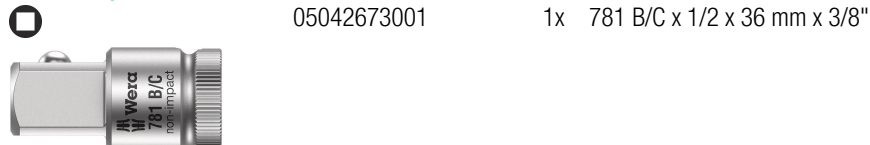

781 B Adaptateurs 3/8", 781 B/C x 1/2 x 36 mm x 3/8"

05042673001 1x 781 B/C x 1/2 x 36 mm x 3/8"

Lien

<https://products.wera.de/fr/cliquets_et_accessoires_les_cliquets_zyklop_les_cliquets_zyklop_3_8_le_cliquet_zyklop_speed_3_8_bicycle_set_7.html>

Wera - Bicycle Set 7
05004175001 - 4013288220608

Wera Werkzeuge GmbH
Korzter Straße 21-25
D-42349 Wuppertal
Tel: +49 (0)2 02 / 40 45-0
E-Mail: info@wera.de