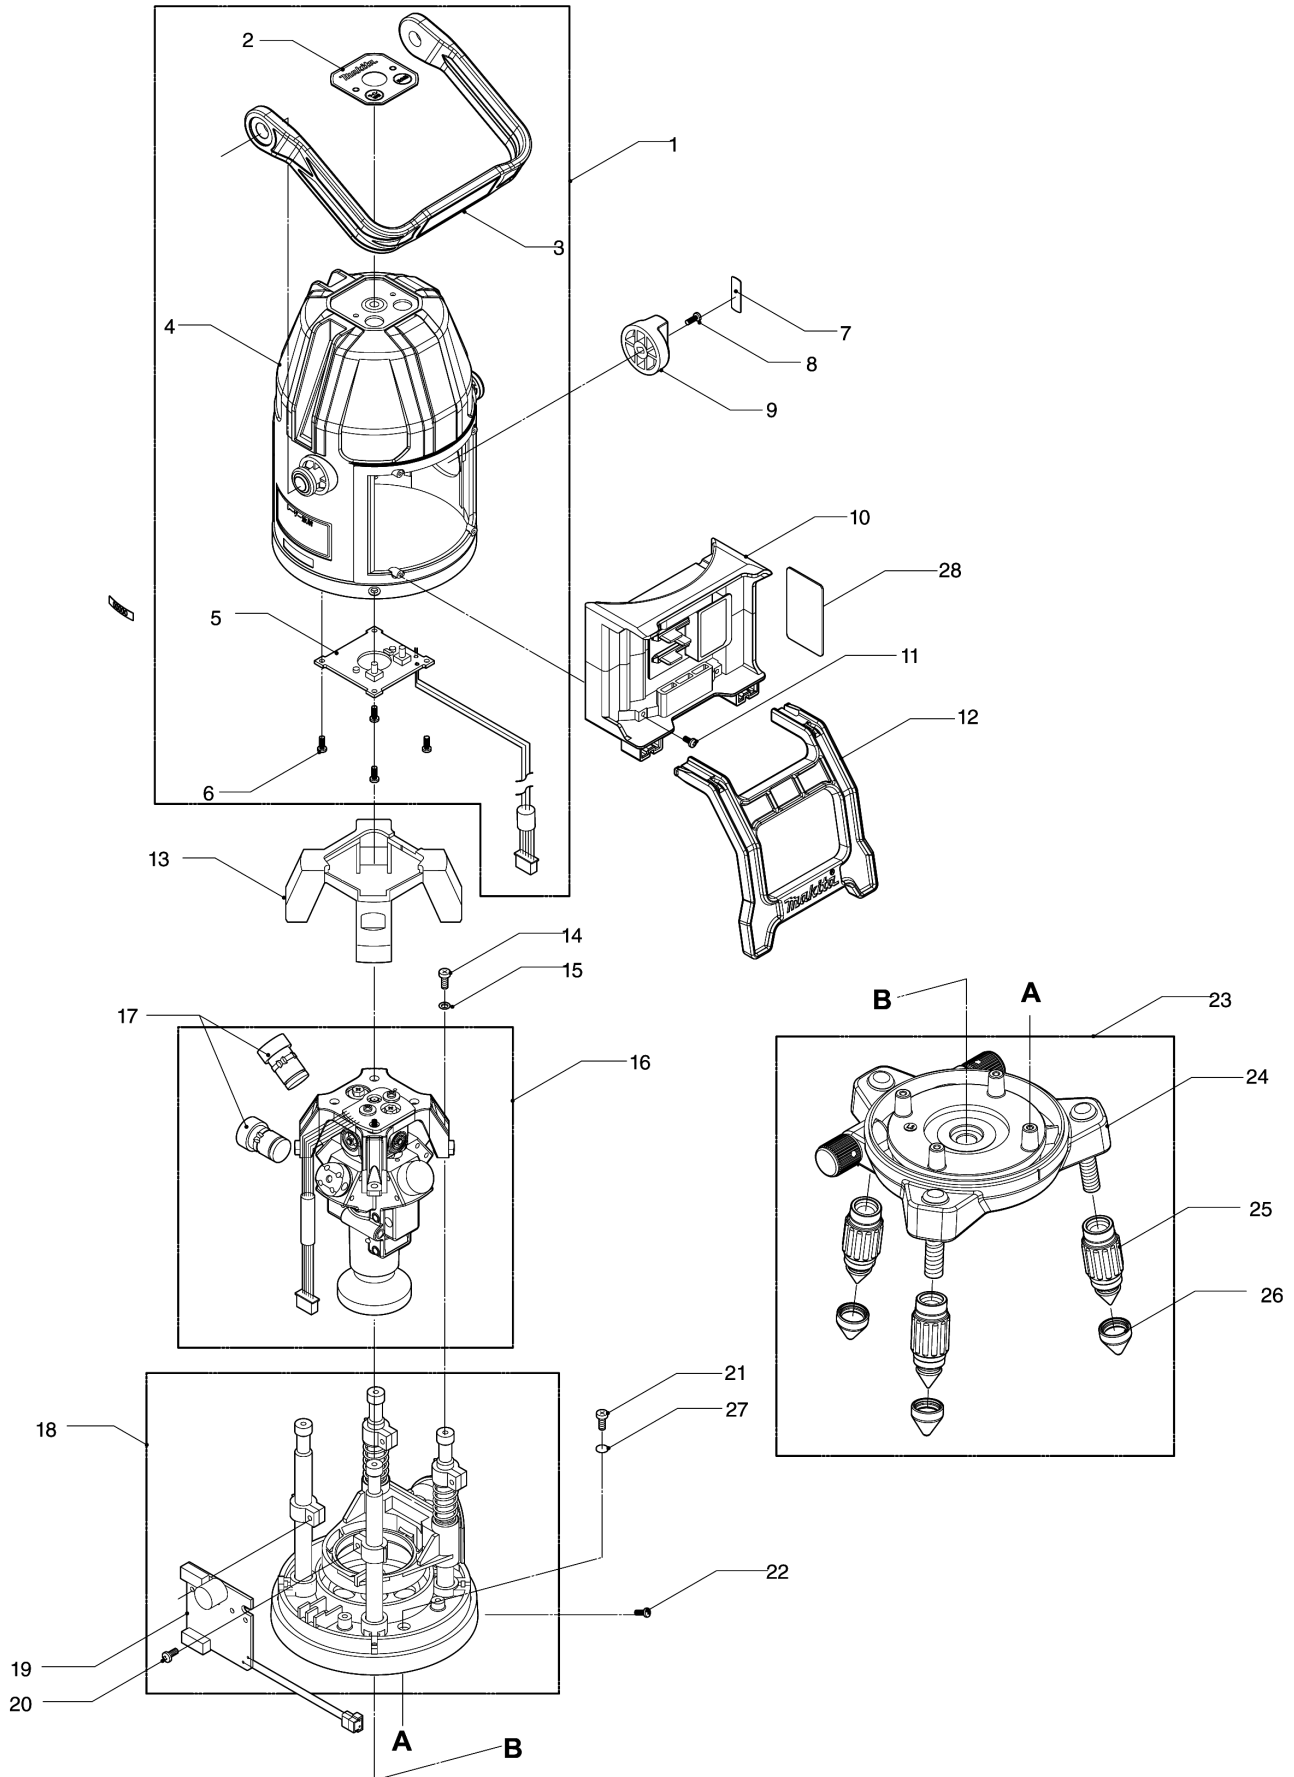

Model No.SK20GD GREEN MULTI LINE LASER

Model No.SK20GD GREEN MULTI LINE LASER

Item	Parts No.	Description	I/C	Qty	New/Old	Opt. 1	Opt. 2	Note
001	TK234UNSA1	HOUSING ASSEMBLY		1				
	D10	INC. 2-6						
002	TK233UN101	SWITCH LABEL		1				
003	TK01950104	HANDLE		1				
004	TK234UN008	HOUSING ASSEMBLY		1				
005	TK02330201	CONTROL UNIT(WITH CABLE)		1				
006	TK02330508	TAPPING SCREW ST2.2X6.5		4				
007	TK01700104	SWITCH KNOB LABEL		1				
008	TK02330501	PAN HEAD SCREW M2X6		1				
009	TK02330111	SWITCH KNOB		1				
010	TK0233009B	TERMINAL ASSY		1				
011	TKTP2080FB	TAPPING SCREW 2X8		4				
012	TK02330117	STAND 233		1				
013	TK02330302	ANTI SHOCK COVER		1				
014	TK02330505	PAN HEAD SCREW M3X10		4				
015	TK02330519	SPRING WASHER 3		4				
016	TK0234SA02	GIMBAL ASSEMBLY		1				
	D10	INC. 17						
017	TK02330205	GREEN LASER UNIT		3				
018	TK0234SA03	BASE ASSEMBLY		1				
	D10	INC. 19,20						
019	TK02340202	POWER PCB(WITH CABLE)		1				
020	TK02330510	TAPPING SCREW ST2.2X12		2				
021	TK02330504	PAN HEAD SCREW M3X8		4				
022	TK0P2570FB	PAN HEAD SCREW M2.5X7		4				
023	TK0233SA04	TRIPOD ASSEMBLY		1				
	D10	INC. 24-26						
024	TK0233005S	TRIPOD BASE		1				
025	TK0233323S	SPIKE		3				
026	TK02330325	SPIKE CAP		3				
027	TK02330519	SPRING WASHER 3		4				
028	TK234EU113	NAME PLATE 234 EU		1				
A01	TK233UNIM1	CD-ROM		1				
A02	TK233UNQSG	OPERATION GUIDE		1				
A03	TK233UNSB1	SAFETY MANUAL		1				
A04	TK02100200	GLASSES LASER VISIBILITY		1				
A05	TKK233F000	STORAGE CASE		1				

Please order the parts with part number.

Print Date 27/9/2021