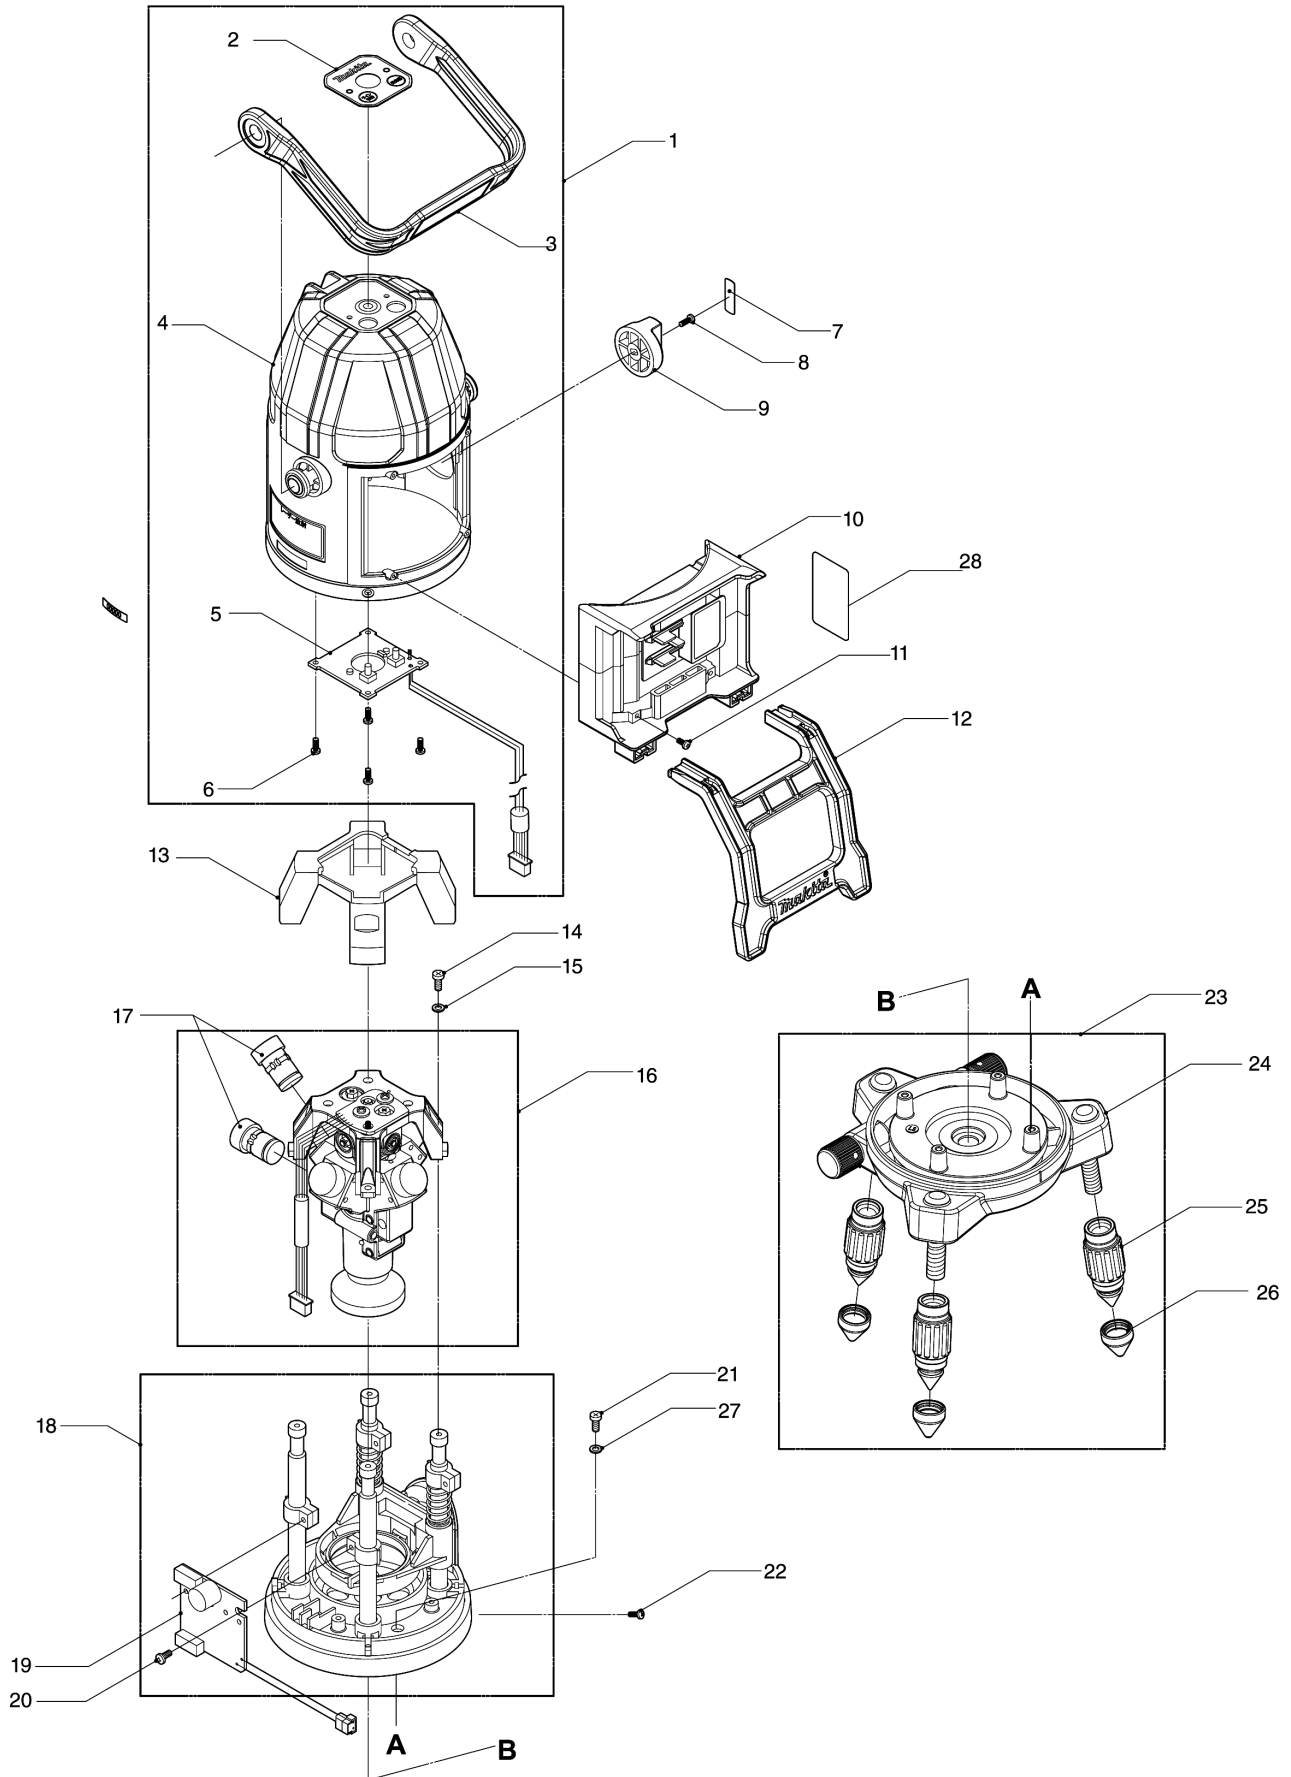

Model No.SK10GD GREEN MULTI LINE LASER

Model No.SK10GD GREEN MULTI LINE LASER

Item	Parts No.	Description	I/C	Qty	New/Old	Opt. 1	Opt. 2	Note
001	TK235UNSA1	HOUSING ASSEMBLY		1				
	D10	INC. 2-6						
002	TK233UN101	SWITCH LABEL		1				
003	TK01950104	HANDLE		1				
004	TK235UN008	HOUSING ASSEMBLY		1				
005	TK02330201	CONTROL UNIT(WITH CABLE)		1				
006	TK02330508	TAPPING SCREW ST2.2X6.5		4				
007	TK01700104	SWITCH KNOB LABEL		1				
008	TK02330501	PAN HEAD SCREW M2X6		1				
009	TK02330111	SWITCH KNOB		1				
010	TK0233009B	TERMINAL ASSY		1				
011	TKTP2080FB	TAPPING SCREW 2X8		4				
012	TK02330117	STAND 233		1				
013	TK02330302	ANTI SHOCK COVER		1				
014	TK02330505	PAN HEAD SCREW M3X10		4				
015	TK02330519	SPRING WASHER 3		4				
016	TK0235SA02	GIMBAL ASSEMBLY		1				
	D10	INC. 17						
017	TK02330205	GREEN LASER UNIT		2				
018	TK0234SA03	BASE ASSEMBLY		1				
	D10	INC. 19,20						
019	TK02340202	POWER PCB(WITH CABLE)		1				
020	TK02330510	TAPPING SCREW ST2.2X12		2				
021	TK02330504	PAN HEAD SCREW M3X8		4				
022	TK0P2570FB	PAN HEAD SCREW M2.5X7		4				
023	TK0233SA04	TRIPOD ASSEMBLY		1				
	D10	INC. 24-26						
024	TK0233005S	TRIPOD BASE		1				
025	TK0233323S	SPIKE		3				
026	TK02330325	SPIKE CAP		3				
027	TK02330519	SPRING WASHER 3		4				
028	TK235EU113	NAME PLATE 235 EU		1				
A01	TK233UNIM1	CD-ROM		1				
A02	TK233UNQSG	OPERATION GUIDE		1				
A03	TK233UNSB1	SAFETY MANUAL		1				
A04	TK02100200	GLASSES LASER VISIBILITY		1				
A05	TKK233F000	STORAGE CASE		1				

Please order the parts with part number.

Print Date 27/9/2021