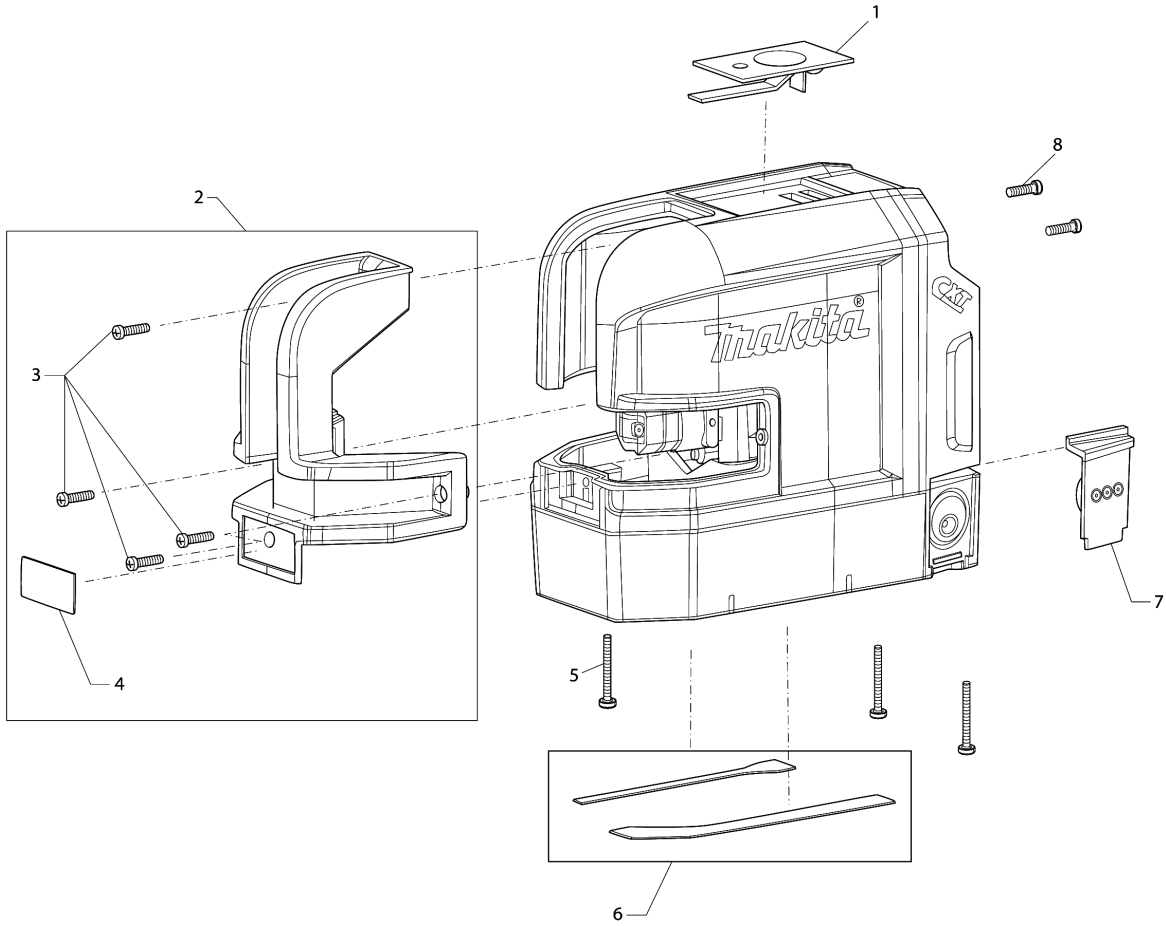

Model No.SK105GD CORDLESS GREEN CRSS LINE LASER

Model No.SK105GD CORDLESS GREEN CRSS LINE LASER

Item	Parts No.	Description	I/C	Qty	New/Old	Opt. 1	Opt. 2	Note
001	LE00899153	KEYPAD GREEN		1				
002	LE00870262	WINDOW FRAME SET. (SK105GD)		1				
D10		INC. 3,4						
003	LE00899157	SCREW(10PCS.)		1				
004	LE00855685	FRONT LABEL(SK105GD)		1				
005	LE00899156	SCREW FOR BOTTOM HOUSING(10P)		1				
006	LE00870260	BASE LABEL SET		1				
007	LE00873680	DC JACK COVER		1				
008	LE00899157	SCREW(10PCS.)		1				
A01	LE00855012	L-ADAPTER		1	*			
A01-1	LE00870131	L-ADAPTER	<	1				
A02	LE00864505	HOLSTER		1				
A03	LE00823195	TARGET PLATE GREEN		1				
A04	LE00772796	LASER VISIBILITY GLASSESS		1				

Please order the parts with part number.

Print Date 31/3/2020