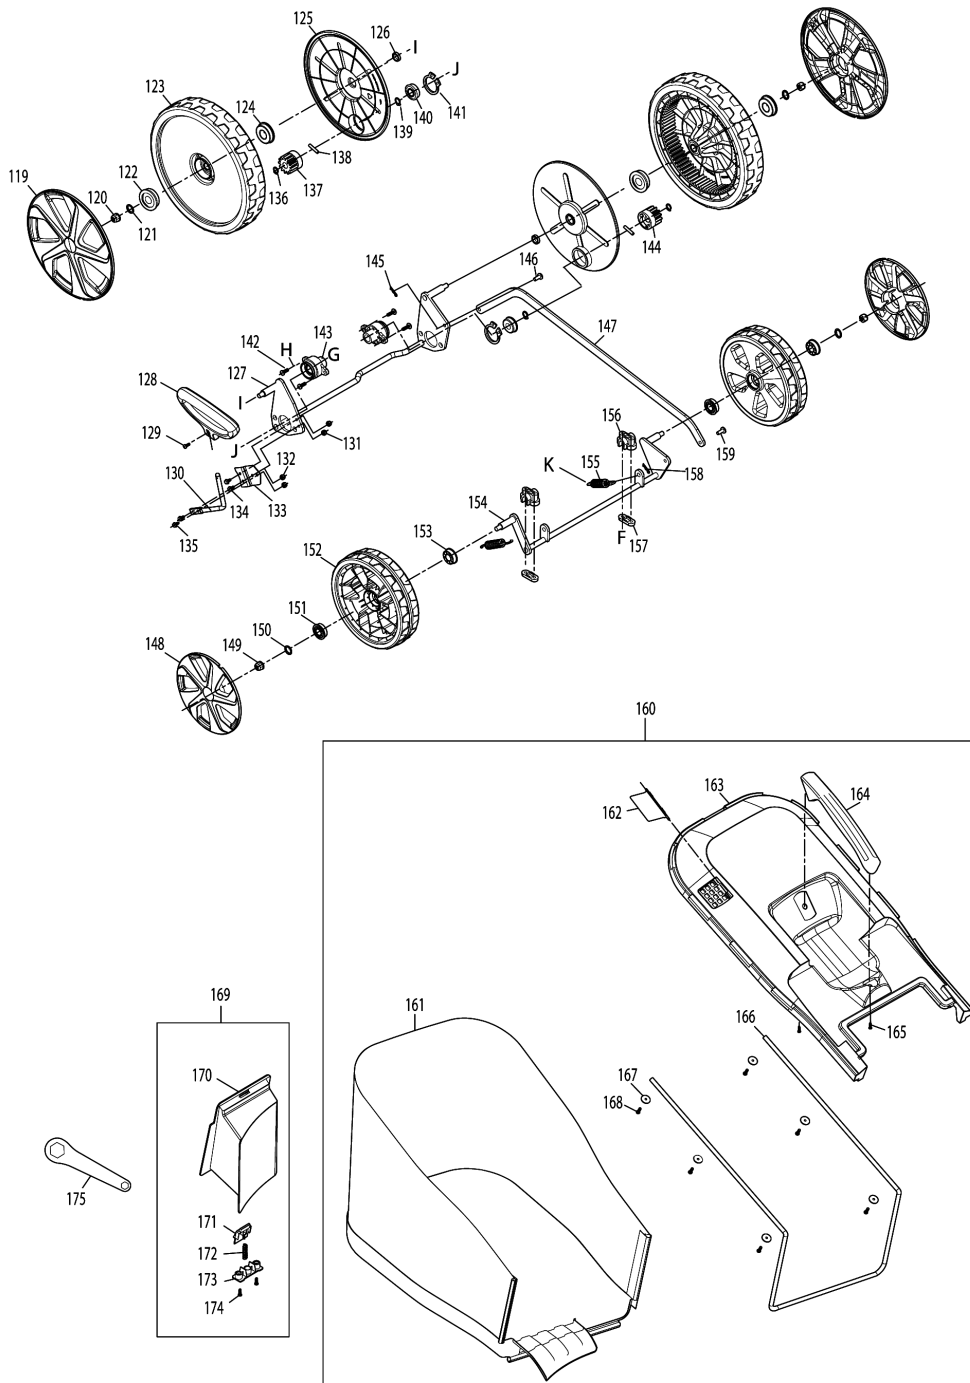

Model No.ELM4621 460MM ELECTRIC LAWN MOWER

Model No.ELM4621 460MM ELECTRIC LAWN MOWER

Model No.ELM4621 460MM ELECTRIC LAWN MOWER

Model No.ELM4621 460MM ELECTRIC LAWN MOWER

Position	Référence pièce	Description	Echange	QTE	New/Old	Option 1	Option 2	COMMENTAIRE
001	YA00001108	DRIVE CONTOROL LEVER		1				
002	YA00001159	UPPER HANDLE BAR ASSY		1				
D10		INC. 3						
003	YA00001185	SPONGE GRIP		1				
004	YA00001160	SWITCH LEVER		1				
005	YA00000765	SWITCH BOX RIGHT		1				
006	YA00000766	SWITCH LINK BUTTON		1				
007	YA00000767	COMPRESSION SPRING 16.8		1				
008	YA00000768	SWITCH LEVER END CAP RIGHT		1				
009	652024721	VIS		1				
010	YA00000769	SWITCH TORSION SPRING 21		1				
011	YA00000778	SELF TAPPING SCREW ST4X16		2				
012	YA00000780	CORD CLAMP		1				
013	YA00001038	POWER SUPPLY CORD ASSY		1				
014	YA00000778	SELF TAPPING SCREW ST4X16		2				
015	YA00000780	CORD CLAMP		1				
016	YA00000773	POWER SUPPLY CORD ASSY (EURO)		1				
017	YA00000781	INDICATOR LENZ		1				
018	YA00000772	SWITCH		1				
019	652023811	ATTACHE POUR C BLES		1				
020	YA00001105	DRIVE CONTROL LEVER BRACKET R		1	*			
020-1	YA00001105	DRIVE CONTROL LEVER BRACKET R	O	1				
021	YA00001106	PLASTIC SADDLE WASHER 5		2				
022	YA00000820	SELF TAPPING SCREW ST5X16		2				
023	YA00000782	SWITCH BOX LEFT		1				
024	YA00000778	SELF TAPPING SCREW ST4X16		6				
025	YA00001107	DRIVE CONTROL LEVER BRACKET L		1	*			
025-1	YA00001107	DRIVE CONTROL LEVER BRACKET L	O	1				
026	652023795	SUPPORT DE POIGN E DROITE		1				
027	YA00000737	TORSION SPRING		1				
028	652024721	VIS		1				
029	652023794	CONNECTEUR, GAUCHE		1				
030	652023793	SUPPORT DE POIGN E GAUCHE		1				
031	YA00000778	SELF TAPPING SCREW ST4X16		1				
032	YA00000785	SELF TAPPING SCREW ST4X25		1				
033	YA00001109	HEX. BOLT M6X35		1				