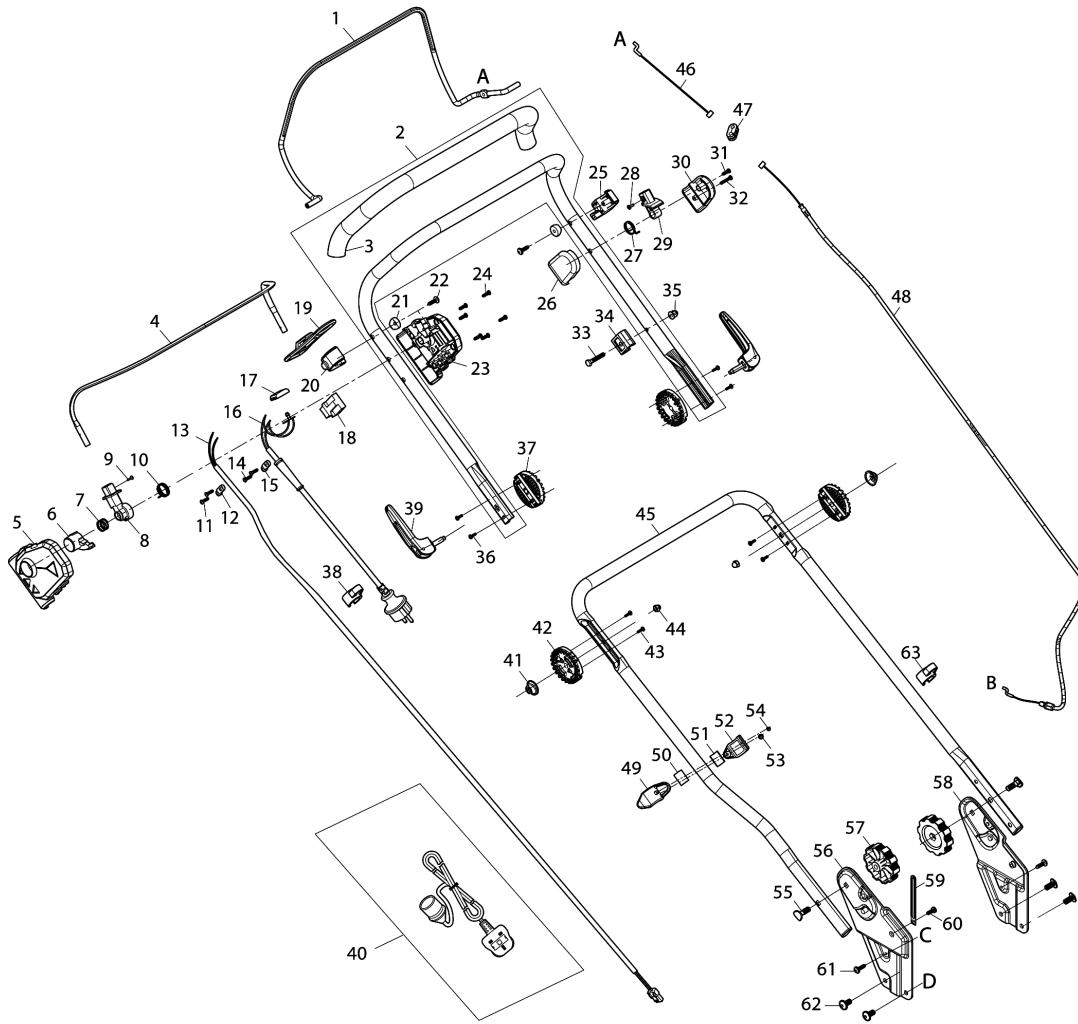

Model No.ELM4621 460MM ELECTRIC LAWN MOWER

Model No.ELM4621 460MM ELECTRIC LAWN MOWER

Model No.ELM4621 460MM ELECTRIC LAWN MOWER

Model No.ELM4621 460MM ELECTRIC LAWN MOWER

Position	Référence pièce	Description	Echange	QTE	New/Old	Option 1	Option 2	COMMENTAIRE
001	YA00001108	DRIVE CONTOROL LEVER		1				
002	YA00001159	UPPER HANDLE BAR ASSY		1				
D10		INC. 3						
003	YA00001185	SPONGE GRIP		1				
004	YA00001160	SWITCH LEVER		1				
005	YA00000765	SWITCH BOX RIGHT		1				
006	YA00000766	SWITCH LINK BUTTON		1				
007	YA00000767	COMPRESSION SPRING 16.8		1				
008	YA00000768	SWITCH LEVER END CAP RIGHT		1				
009	652024721	VIS		1				
010	YA00000769	SWITCH TORSION SPRING 21		1				
011	YA00000778	SELF TAPPING SCREW ST4X16		2				
012	YA00000780	CORD CLAMP		1				
013	YA00001038	POWER SUPPLY CORD ASSY		1				
014	YA00000778	SELF TAPPING SCREW ST4X16		2				
015	YA00000780	CORD CLAMP		1				
016	YA00000773	POWER SUPPLY CORD ASSY (EURO)		1				
017	YA00000781	INDICATOR LENZ		1				
018	YA00000772	SWITCH		1				
019	652023811	ATTACHE POUR C BLES		1				
020	YA00001105	DRIVE CONTROL LEVER BRACKET R		1	*			
020-1	YA00001105	DRIVE CONTROL LEVER BRACKET R	O	1				
021	YA00001106	PLASTIC SADDLE WASHER 5		2				
022	YA00000820	SELF TAPPING SCREW ST5X16		2				
023	YA00000782	SWITCH BOX LEFT		1				
024	YA00000778	SELF TAPPING SCREW ST4X16		6				
025	YA00001107	DRIVE CONTROL LEVER BRACKET L		1	*			
025-1	YA00001107	DRIVE CONTROL LEVER BRACKET L	O	1				
026	652023795	SUPPORT DE POIGN E DROITE		1				
027	YA00000737	TORSION SPRING		1				
028	652024721	VIS		1				
029	652023794	CONNECTEUR, GAUCHE		1				
030	652023793	SUPPORT DE POIGN E GAUCHE		1				
031	YA00000778	SELF TAPPING SCREW ST4X16		1				
032	YA00000785	SELF TAPPING SCREW ST4X25		1				
033	YA00001109	HEX. BOLT M6X35		1				