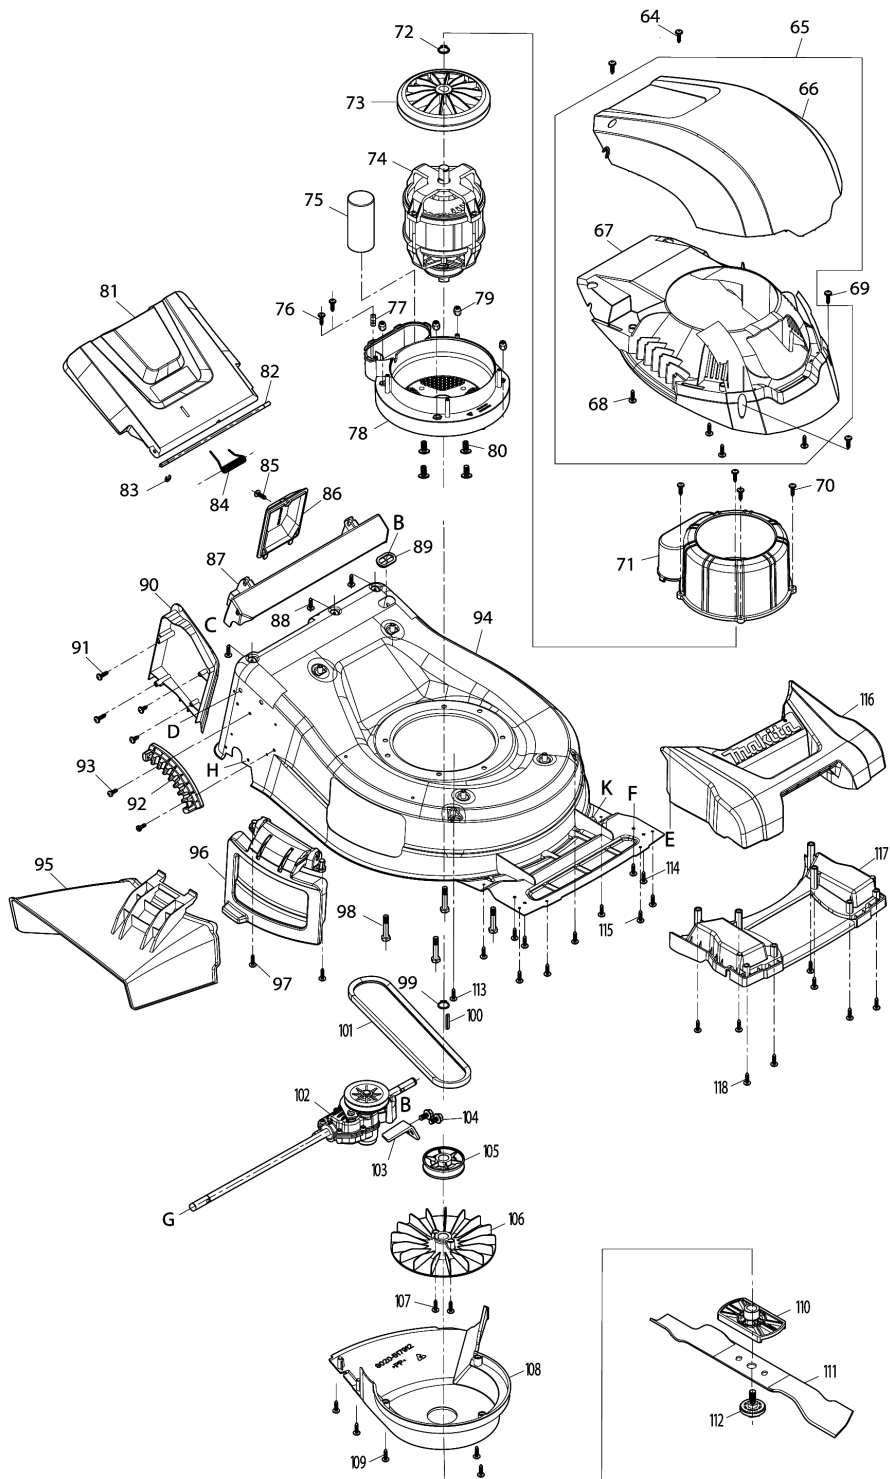

Model No.ELM4621 460MM ELECTRIC LAWN MOWER

Model No.ELM4621 460MM ELECTRIC LAWN MOWER

Model No.ELM4621 460MM ELECTRIC LAWN MOWER

Model No.ELM4621 460MM ELECTRIC LAWN MOWER

Position	Référence pièce	Description	Echange	QTE	New/Old	Option 1	Option 2	COMMENTAIRE
001	YA00001108	DRIVE CONTOROL LEVER		1				
002	YA00001159	UPPER HANDLE BAR ASSY		1				
D10		INC. 3						
003	YA00001185	SPONGE GRIP		1				
004	YA00001160	SWITCH LEVER		1				
005	YA00000765	SWITCH BOX RIGHT		1				
006	YA00000766	SWITCH LINK BUTTON		1				
007	YA00000767	COMPRESSION SPRING 16.8		1				
008	YA00000768	SWITCH LEVER END CAP RIGHT		1				
009	652024721	VIS		1				
010	YA00000769	SWITCH TORSION SPRING 21		1				
011	YA00000778	SELF TAPPING SCREW ST4X16		2				
012	YA00000780	CORD CLAMP		1				
013	YA00001038	POWER SUPPLY CORD ASSY		1				
014	YA00000778	SELF TAPPING SCREW ST4X16		2				
015	YA00000780	CORD CLAMP		1				
016	YA00000773	POWER SUPPLY CORD ASSY (EURO)		1				
017	YA00000781	INDICATOR LENZ		1				
018	YA00000772	SWITCH		1				
019	652023811	ATTACHE POUR C BLES		1				
020	YA00001105	DRIVE CONTROL LEVER BRACKET R		1	*			
020-1	YA00001105	DRIVE CONTROL LEVER BRACKET R	O	1				
021	YA00001106	PLASTIC SADDLE WASHER 5		2				
022	YA00000820	SELF TAPPING SCREW ST5X16		2				
023	YA00000782	SWITCH BOX LEFT		1				
024	YA00000778	SELF TAPPING SCREW ST4X16		6				
025	YA00001107	DRIVE CONTROL LEVER BRACKET L		1	*			
025-1	YA00001107	DRIVE CONTROL LEVER BRACKET L	O	1				
026	652023795	SUPPORT DE POIGN E DROITE		1				
027	YA00000737	TORSION SPRING		1				
028	652024721	VIS		1				
029	652023794	CONNECTEUR, GAUCHE		1				
030	652023793	SUPPORT DE POIGN E GAUCHE		1				
031	YA00000778	SELF TAPPING SCREW ST4X16		1				
032	YA00000785	SELF TAPPING SCREW ST4X25		1				
033	YA00001109	HEX. BOLT M6X35		1				