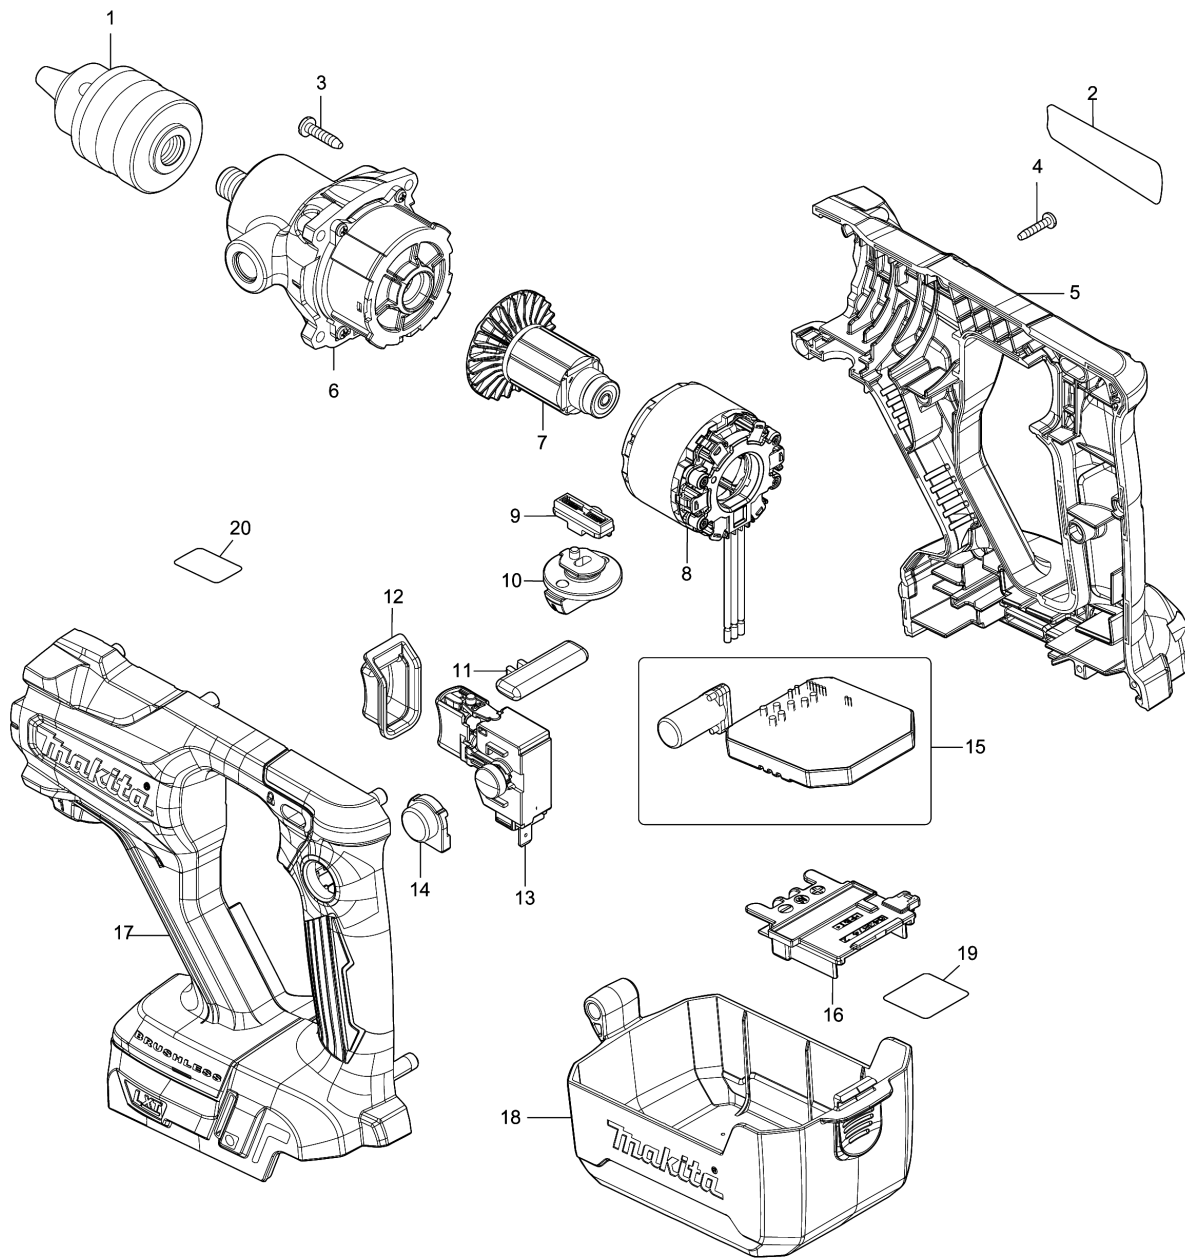

Model No.DUT131 CORDLESS MIXER

Model No.DUT131 CORDLESS MIXER

Item	Parts No.	Description	I/C	Qty	New/Old	Opt. 1	Opt. 2	Note
001	766016-2	DRILL CHUCK S13		1				
002	855L25-9	DUT131 NAME PLATE		1				
003	265995-6	TAPPING SCREW 4X18		4	*			
003-1	266045-0	TAPPING SCREW 4X20	<	4				
004	266130-9	TAPPING SCREW BIND PT 3X16		10				
005	183L06-6	HOUSING SET		1				
C10	263005-3	RUBBER PIN 6		2				
C20	252126-6	HEX. LOCKING NUT M4-7		2				
D10		INC. 17						
006	127065-8	GEAR ASSEMBLY		1				
007	619551-8	ROTOR		1				
008	629396-6	STATOR		1				
009	127066-6	CHANGE LEVER ASSEMBLY		1				
C10	232518-5	COMPRESSION SPRING 4		2				
010	127282-0	SPEED CHANGE LEVER ASSEMBLY		1				
C10	213118-0	O RING 12		1				
011	458822-6	LOCK LEVER		1				
012	458816-1	SWITCH COVER		1				
013	651088-9	SWITCH C3JW-4B-1L		1				
014	458819-5	LOCK ON BUTTON COVER		1				
015	620972-9	CONTROLLER		1				
016	643874-2	TERMINAL		1				
017	183L06-6	HOUSING SET		1				
C10	263005-3	RUBBER PIN 6		2				
C20	252126-6	HEX. LOCKING NUT M4-7		2				
D10		INC. 5						
018	458820-0	COVER		1				
019	855L31-4	DUT131 SERIAL NO. LABEL		1				
A01	140G50-6	GRIP COMPLETE		1				
A02	459241-9	FRONT COVER		1				
A03	763448-4	CHUCK KEY S13		1				
A04	831253-8	TOTE BAG		1				

Please order the parts with part number.

Print Date 16/8/2019