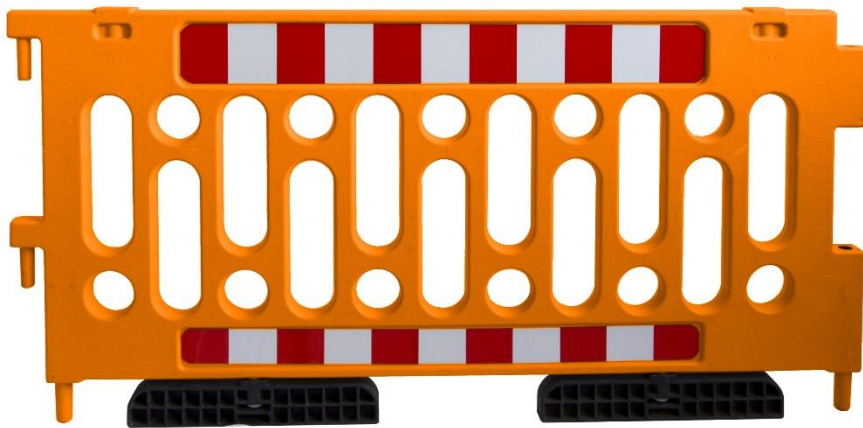

Sign

Storage

Chain

VISO

Date : 27/01/2020

FICHE TECNICA

➤ BAR2020OR– Barrera policial de polipropileno con rayas reflectantes

Gama : SIGN

Code HSS : 339269098

EAN : 3321362052375

REF	Longitud (mm)	Altura (mm)	Dimensiones pie (mm)	Peso (kg)
BAR2020OR	2080	1015	600 x 100 x 60	20,60

- **Hecho en** polipropileno
- **Colores** : naranja

Características :

- Fácil montaje gracias a su sistema de conexión de dos puntos
- Cinta reflectante clase 1
- Pies móviles/rotativos - pueden ser almacenados planos
- No le teme al óxido
- Opción: base de 25 kg / accesorios solares

BASE 2500