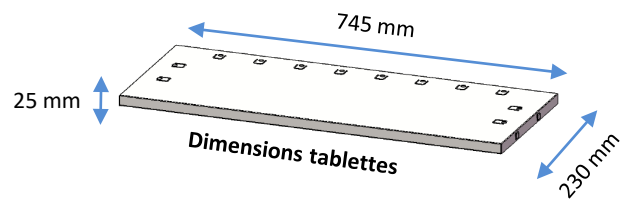

# TECHNICAL SHEET

➤ ASP84PA02 – cupboard without door + 84 bins 1L - red

Range : STORAGE

Customs : 9403901090

EAN : 3321369300080

1 L

REF	Depth (mm)	Width (mm)	Height (mm)	Shelves	Weight (kg)
ASP84PA02	260	760	1600	13	43,08

### Specifications :

- Easy to assemble
- 84 storage bins reference SPACY2B - 1 liter (101x157x70mm)
- 20 Kg per shelf max

Sign

Storage

Chain

VISO

Date : 21/02/2023