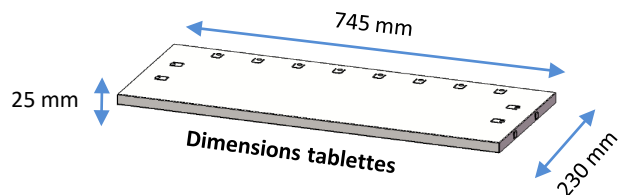

Range : STORAGE
Customs : 9403901090
EAN: 8691311119745

4 L

REF	Depth (mm)	Width (mm)	Height (mm)	Shelves	Weight (kg)
ASP40PA03	260	760	1600	9	58

- **Made of** steel and polypropylene
- **Color** : grey RAL7011 and blue

Specifications :

- Easy to assemble
- 40 storage bins reference SPACY3B - 4 L (150x235x126mm)
- 20 Kg per shelf max

Sign

Storage

Chain

VISO

Date : 21/02/2023

FICHA TECNICA