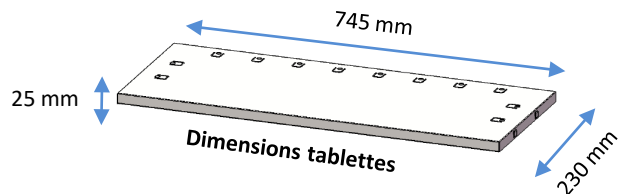

➔ ASP40PA03R – cupboard without door + 40 bins 4L - red

Range : STORAGE
Customs : 9403901090
EAN: 3321369300042

4 L

REF	Depth (mm)	Width (mm)	Height (mm)	Shelves	Weight (kg)
ASP40PA03R	260	760	1600	9	58

- **Made of** steel and polypropylene
- **Color** : grey RAL7011 and red

Specifications :

- Easy to assemble
- 40 storage bins reference SPACY3R - 4 L 150 x 235 x 126mm
- 20 Kg per shelf max

Sign

Storage

Chain

VISO

Date : 21/02/2023

FICHA TECNICA