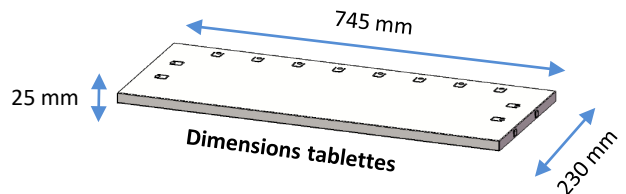

TECHNICAL SHEET

AP84PA02 – 2 doors cupboard + 84 bins 1L - blue

Range : STORAGE
Customs : 9403901090
EAN: 8691311370542

REF	Depth (mm)	Width (mm)	Height (mm)	Shelves	Weight (kg)
AP84PA02	260	760	1600	13	75

- **Made of** steel and polypropylene
- **Color** : grey RAL7011 and blue

Specifications :

- Easy to assemble
- 84 storage bins reference SPACY2B - 1 lit (101x157x70mm)
- 20 Kg per shelf max

1 L

Sign

Storage