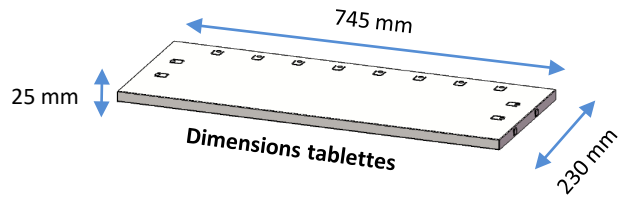

Specifications :

- Easy to assemble
- 40 storage bins reference SPACY3B - 4 L (150x235x126mm)
- 20 Kg per shelf max