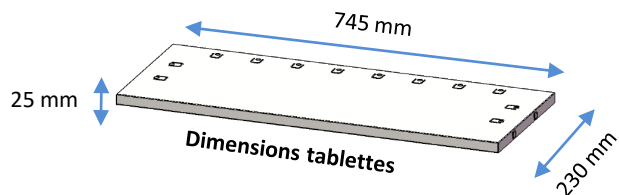

Range : STORAGE
Customs : 9403901090
EAN: 3321369300066

REF	Depth (mm)	Width (mm)	Height (mm)	Shelves	Weight (kg)
AP40PA03R	260	760	1600	9	48,03

- **Made of** steel and polypropylene
- **Color :** grey RAL7011 and red

Specifications :

- Easy to assemble
- 40 storage bins reference SPACY3R - (150x235x126mm)
- 20 Kg per shelf max

4 L

Sign

Storage

Chain

VISO

Date : 21/02/2023