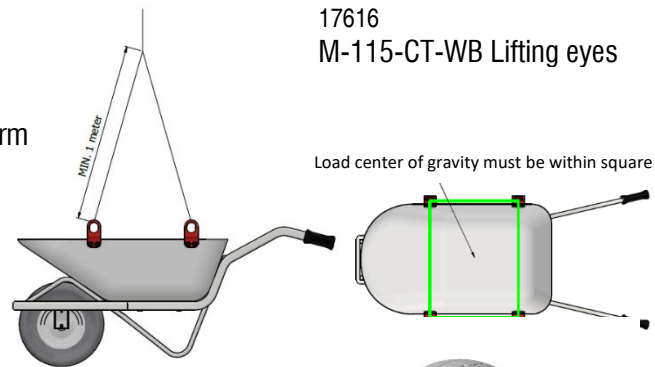

# WHEELBARROW EASY-RIDER WITH LIFTING EYES

**Very strong construction wheelbarrow with lift eyes and Xtra wide puncture-proof tyre, cap. 80 Liter**

M-115-CT Easy-Rider is a construction wheelbarrow with lifting eyes and Xtra wide puncture-proof tire.

- Stronger - even more ergonomic!
- Less weight at full load.
- Strong rectangular tray (1.2 mm), with tray support.
- Base frame made of oval tube 38x20mm.
- Very strong chassis made of 25 mm round tube.
- Continuous oval tube frame and back under tray.
- Improved balance.
- Steel rim with double closed ball bearings.
- Ergonomic by higher placed handles (610mm), less stoop, easier to lift.
- Barrier-free emptying.
- Ergonomic natural rubber safety handles especially devised to the form of your hand.
- Wear pads to extend the lifetime of the legs.
- Horizontal grip, making the wrist straight and not bent and 4 instead of 2 fingers carry the load.
- Simple and easy to empty because of the lower fronthead.

17616  
M-115-CT-WB Lifting eyes

12337  
Ergo handgrip with knuckle protection

17044  
M-800-CT Xtra wide

Cap. (kg)	Dimensions LxWxH (mm)	Dim. tray LxWxH (mm)	Weight (kg)	Wheel Ø(mm)	Tyre	Color Chassis	Color Tray	Handgrip LxW (mm)	Article	Art. nr
200	1450x590x620	880x590x300	20	400X130	Puncture proof	Gray	Gray	38x20	M-115-CT-WB Lifting eyes	17616
250	400x130		4,1	400x130	Puncture proof				M-800-CT 15 XTRA WIDE	17044
	130x58x90		0,18					38x20	M-970-Z RUB	12337