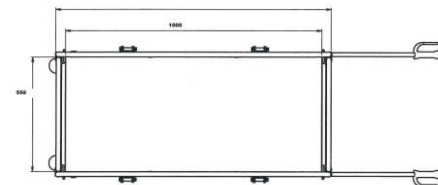

## Professional Flowerrolley

Flower cart large with tilting side rails and puncture-proof tires.

Creative aspects:

- With 2 removable side rails, height 218 mm.
- Plateau of 12mm thick Plywood.
- Oval tube base, lighter and stronger.
- Puncture proof tyres. (foamed polyurethane)

Application for the following sectors:  
Nurseries, Garden centers.

10189, M-808-CT AS  
Ø25MM KL

11189  
M-800-CT

12337  
Ergo handgrip with knuckle  
protection

- With 2 removable side rails, height 218mm.
- Plateau of 12mm thick Plywood.
- Net loading space platform: 1000x550 mm.
- Plateau height: 475mm.
- Handle height: 665 mm.
- Load capacity 100 Kg.

Cap. (kg)	Dimensions total: LxWxH (mm)	Dimensions plateau LxWxH (mm)	Plateau height (mm)	side rail height (mm)	Weight (kg)	Wheels Ø (mm)	Tires	Color	Plateau	Handgrip LxW (mm)	Article	Article Nr.
100	2070x550x788	1000x550x12	475	218	39	260 / 400	Puncture proof	Gray	Plywood 12mm	38x20	M-BLOEMENKAR KL.+ZH	10196
200	400x100				3,4	400	Puncture proof				M-800-CT	11189
200					1,6	260	Puncture proof				M-808-CT AS Ø25MM KL	10189
	130x58x90				0,18					38x20	M-970-Z RUB	12337