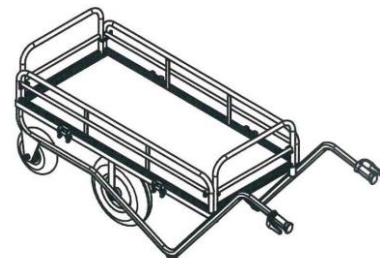

## Professional Flowerrolley

Flower cart large with tilting side rails and puncture-proof tires.

Creative aspects:

- With 2 removable side rails, height 218 mm.
- Plateau of 12mm thick Plywood.
- Oval tube base, lighter and stronger.
- Puncture proof tyres. (foamed polyurethane)

Application for the following sectors:  
Nurseries, Garden centers.

10189, M-808-CT AS  
Ø25MM KL

11189  
M-800-CT

12337  
Ergo handgrip with knuckle  
protection

- With 2 removable side rails, height 218mm.
- Plateau of 12mm thick Plywood.
- Net loading space platform: 1000x550 mm.
- Plateau height: 475mm.
- Handle height: 665 mm.
- Load capacity 100 Kg.