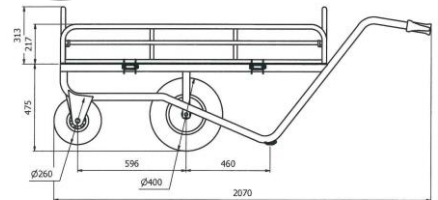

## Professional Flowerrolley

Flower cart large with tilting side rails and puncture-proof tires.

Creative aspects:

- With 2 removable side rails, height 218 mm.
- Plateau of 12mm thick Plywood.
- Oval tube base, lighter and stronger.
- Puncture proof tyres. (foamed polyurethane)

Wheels:

- Ø400 and Ø260 mm wheels, puncture-free with pleasant driving characteristics.
- Ø400 wheel with steel rim and double closed ball bearings.
- Ø260 wheel with plastic rim and double closed ball bearings.
- Gray tires, PU foamed Polyurethane, non-marking

Application for the following sectors:  
Nurseries, Garden centers.

10189, M-808-CT AS  
Ø25MM KL

11189  
M-800-CT

12337  
Ergo handgrip with knuckle  
protection

- With 2 removable side rails, height 218mm.
- Plateau of 12mm thick Plywood.
- Net loading space platform: 1000x550 mm.
- Plateau height: 475mm.
- Handle height: 665 mm.
- Load capacity 100 Kg.

Cap. (kg)	Dimensions total: LxWxH (mm)	Dimensions plateau LxWxH (mm)	Plateau height (mm)	side rail height (mm)	Weight (kg)	Wheels Ø (mm)	Tires	Color	Plateau	Handgrip LxW (mm)	Article	Article Nr.
100	2070x550x788	1000x550x12	475	218	39	260 / 400	Puncture proof	Gray	Plywood 12mm	38x20	M-BLOEMENKAR KL.+ZH	10196
200	400x100				3,4	400	Puncture proof				M-800-CT	11189
200					1,6	260	Puncture proof				M-808-CT AS Ø25MM KL	10189
	130x58x90				0,18					38x20	M-970-Z RUB	12337